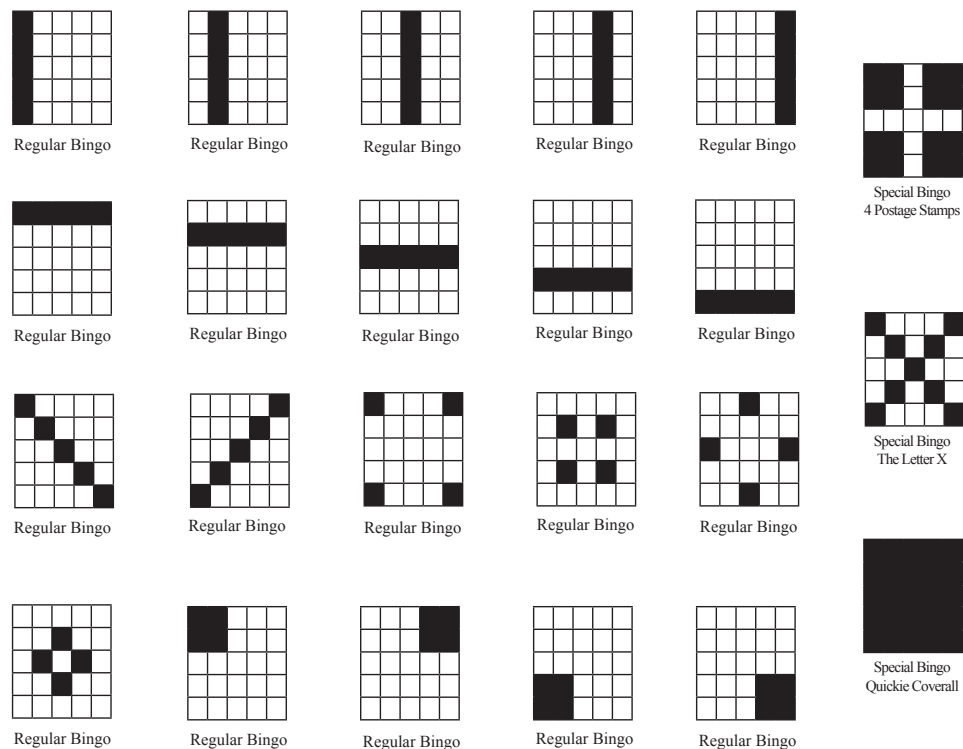

Big Bucks Bingo - 20 Ways to Win

Doors open at 4pm, Early Birds at 6:30pm, Games at 7pm

FRIDAY & SATURDAY EVENING BINGO

Sponsored by Baker Heights Fire Station #60

WV Super Bingo License #2319-3531 • WV Annual Bingo License #1600-0958 • WV Raffle License #1600-0959